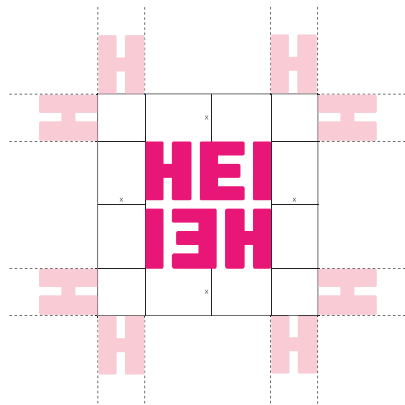

Primary Logo : Stacked

Primary Logo : Stacked

Secondary Logo : Horizontal

Secondary Logo : Horizontal

App Icon

## Clearspace

The minimum amount of space that you should leave around the HEIHEI logo is called the clearspace. The clearspace measurement is the width of the H. Make sure this space is kept clear of text, images and other logos.

Print: 17mm  
Digital: 80px

Print: 35mm  
Digital: 150px